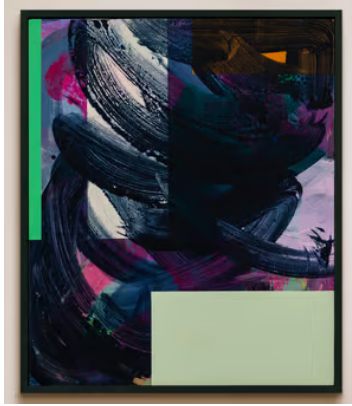

SOHO HOME

'Lament for Handwriting' by Johanna Melvin

€5,200 Regular price

€4,420 Member price

Acrylic on wood works to lament the decline of the art of handwriting in an increasingly digital world.

About the artist

Studying and then teaching at The Essential School of Painting, Johanna Melvin is an abstract painter living and working in east London. She specialises in building up fine layers of bright colours to create pieces that take inspiration from the objects and places she finds in suburbia.