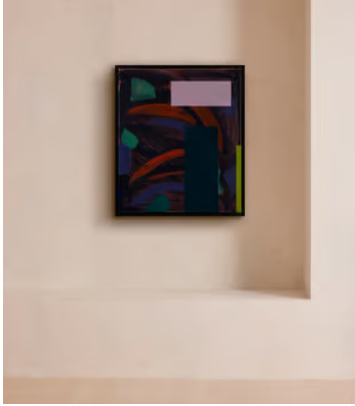

## 'Runaround' by Johanna Melvin

€3,550 Regular price

€3,018 Member price

An original abstract artwork created using acrylic paint on canvas.

### About the artist

Studying and then teaching at The Essential School of Painting, Johanna Melvin is an abstract painter living and working in east London. She specialises in building up fine layers of bright colours to create pieces that take inspiration from the objects and places she finds in suburbia.