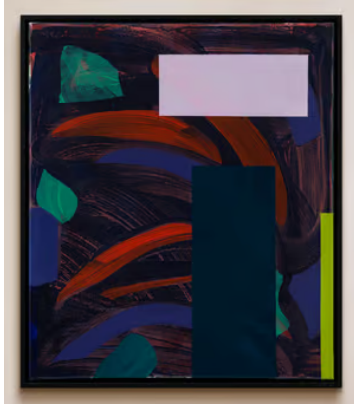

## 'Runaround' by Johanna Melvin

€3,550 Regular price

€3,018 Member price

An original abstract artwork created using acrylic paint on canvas.

### About the artist

Studying and then teaching at The Essential School of Painting, Johanna Melvin is an abstract painter living and working in east London. She specialises in building up fine layers of bright colours to create pieces that take inspiration from the objects and places she finds in suburbia.