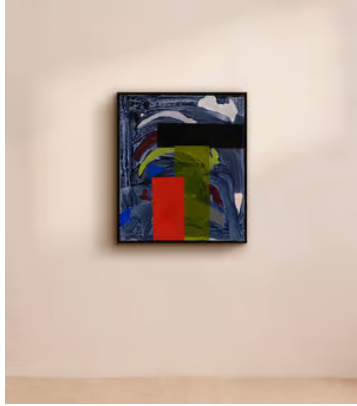

SOHO HOME

'Green Cantilever' by Johanna Melvin

€3,550 Regular price

€3,018 Member price

Acrylic paint on canvas creates an abstract reference to architecture for this original artwork.

About the artist

Studying and then teaching at The Essential School of Painting, Johanna Melvin is an abstract painter living and working in east London. She specialises in building up fine layers of bright colours to create pieces that take inspiration from the objects and places she finds in suburbia.

Dimensions

Dimensions: H73 x W63 x D3cm / H29 x W25 x D1"

Weight: 7kg / 15.4lbs

Details

Frame: Painted wooden tray (insert) frame, no glazing.

Frame included: Yes