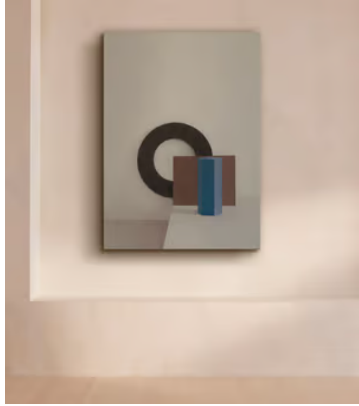

## 'PERSPECTIVE ASSEMBLY I' by Anna Church

€1,250 Regular price

€1,063 Member price

One in a series of 20 still-life photographs, this limited-edition piece is printed on natural Belgian linen, intended to be stretched and framed like an original canvas.

With connectivity as her theme, the artist assembles decommissioned mechanical moulds into sculptural compositions for each photograph in this series. Through it, she highlights the importance of repurposing old materials and focuses on ideas of sustainability and unity.