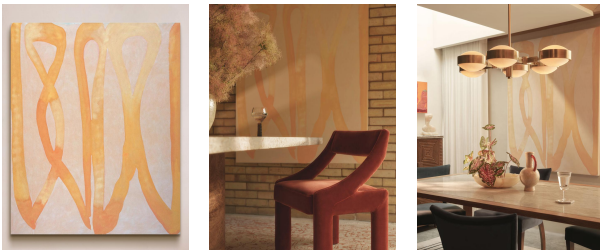

Dimensions

Product dimensions: H150 x W120 x D4cm / H59 x W47 x D2"

Product weight: 25kg / 55.1lbs

Details

Frame included: No

Material: Canvas

Technique: Mixed Media