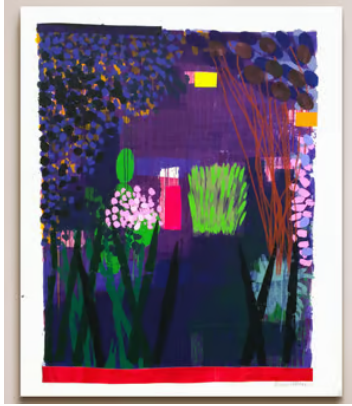

## 'Dark Purple Garden' by Bruce McLean

€20,800 Regular price

€17,680 Member price

This original artwork is finished with elements of collage that ensure each print is totally unique.

One of the artist's signature mediums, this original monoprint is finished with elements of collage applied by hand, ensuring that no two artworks are exactly the same. It is shipped in a black, archival box frame that's ready to hang directly onto your wall.

### About the artist

Showing his first solo exhibition at the Tate by the age of 27, Bruce McLean is recognised as one of the leading artists of the past few decades. Graduating from both Glasgow School of Art and Central Saint Martins, the Scottish artist works across sculpture, paint, performance art and print.