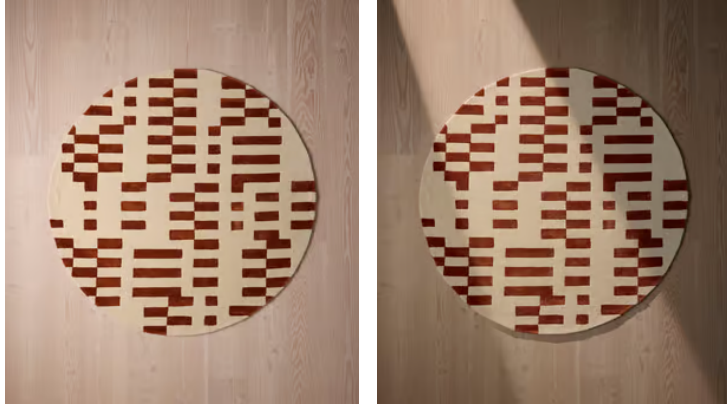

SOHO HOME

Raya Rug, Rust Round 250 x 250cm

€1,500 Regular price

€1,275 Member price

Referencing the geometric patterns at White City House, the round Raya rug features a bold, linear pattern designed by our in-house team. Hand-tufted by a group of skilled artisans in India, a contrasting wool and viscose pile creates texture and sheen underfoot.

Dimensions

Dimensions: H250 x W250 x D1cm / H8'2" x W8'2" x D0.5"

Weight: 15kg / 33.1lbs

Packaged weight: 15kg / 33.1lbs

Available in 2 sizes

200 x 200cm (H200 x W200 x D1cm / H6'7" x W6'7" x D0.5")

250 x 250cm (H250 x W250 x D1cm / H8'2" x W8'2" x D0.5")