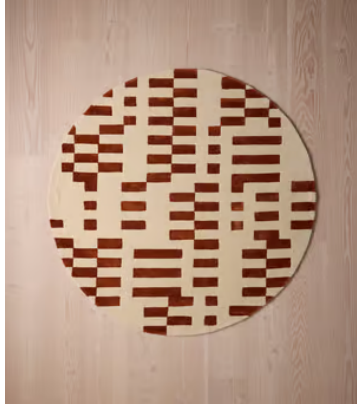

SOHO HOME

Raya Rug, Rust Round 250 x 250cm

€1,550 Regular price

€1,318 Member price

Referencing the geometric patterns at White City House, the round Raya rug features a bold, linear pattern designed by our in-house team. Hand-tufted by a group of skilled artisans in India, a contrasting wool and viscose pile creates texture and sheen underfoot.

Dimensions

Dimensions: H250 x W250 x D1cm / H8'2" x W8'2" x D0.5"

Weight: 15kg / 33.1lbs

Packaged weight: 15kg / 33.1lbs

Available in 2 sizes

200 x 200cm (H200 x W200 x D1cm / H6'7" x W6'7" x D0.5")

250 x 250cm (H250 x W250 x D1cm / H8'2" x W8'2" x D0.5")