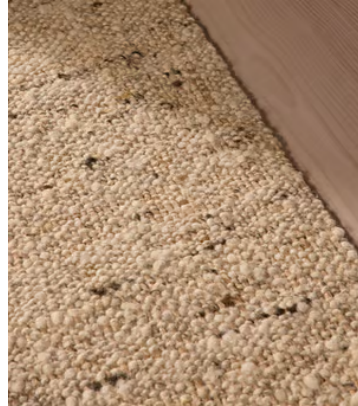

SOHO HOME

Porter Rug, 20 x 30cm Swatch

€6.95 Regular price

€6 Member price

Natural variations in the wool and jute mean every rug has a unique depth of texture.

Soho Roc House is known for its calming interiors and sea views, and the design of our Porter rug draws inspiration from its neutral decor. Natural, undyed wool and jute yarns are artfully woven together by hand to form its versatile design.

Dimensions

Dimensions: H20 x W30 x D1cm / H8" x W1'0" x D0.4"

Weight: 0.29kg / 0.6lbs

Packaged weight: 1kg / 2.2lbs

Details

Assembled size: 20 x 30cm

Assembly required: No

Composition: 64% Jute, 36% Wool

Available in 4 sizes

20 x 30cm (Swatch) (H20 x W30 x D1cm / H8" x W1'0" x D0.4")

170 x 240cm (H170 x W240 x D1cm / H5'7" x W7'10" x D0.4")

200 x 300cm (H200 x W300 x D1cm / H6'7" x W9'10" x D0.4")

270 x 360cm (H270 x W360 x D1cm / H8'10" x W11'10" x D0.4")