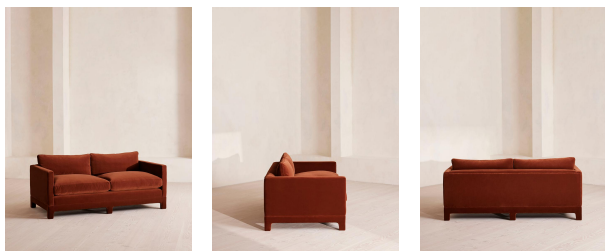

Ashford Two Seater Sofa, Velvet, Rust

€4,450 Regular

€3,783 Membership

Available in

- | | | | |
|--|---------------------|---|----------------|
|  | Linen Antique Rose |  | Linen Bisque |
|  | Linen Indigo |  | Linen Mushroom |
|  | Linen Ochre |  | Linen Olive |
|  | Linen Prussian Blue |  | Linen Sage |
|  | Linen Sienna |  | Linen Wheat |
|  | Velvet Rust | | |

Sizes

Two Seater Sofa, Three Seater Sofa, Four Seater Sofa

Product details

Our versatile Ashford sofa references the comfy seating styles seen in DUMBO House in Brooklyn with a deep seat for true relaxation. Fully upholstered in velvet, angular arms lend structure to this contemporary design, resting on solid beech legs.

Dimensions

Product dimensions: H83 x W190 x D102cm / H32.7 x W74.8 x D40.2"

Product weight: 67kg / 147.7lbs

Details

Arm height: 68cm

Care instructions: Professional upholstery cleaning only

Composition: Frame: FSC certified Birch; Foot: Beech; Filling Foam core wrapped in French duck feather; Fabric: Velvet; Composition; 85% Cotton, 15% Polyester

Fabric: 85% Cotton, 15% Polyester (100% Cotton Pile)

Feet: Fully upholstered beech frame

Filling: Feather and foam

Frame: Beech and Engineered Hardwood

Removable cushions: Yes

Removable legs: No

Seat depth: 64cm