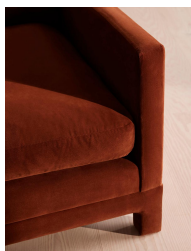

Ashford Two Seater Sofa, Velvet, Rust

€4,450 Regular

€3,783 Membership

Available in

- | | | | |
|--|---------------------|---|----------------|
|  | Linen Antique Rose |  | Linen Bisque |
|  | Linen Indigo |  | Linen Mushroom |
|  | Linen Ochre |  | Linen Olive |
|  | Linen Prussian Blue |  | Linen Sage |
|  | Linen Sienna |  | Linen Wheat |
|  | Velvet Rust | | |

Sizes

Two Seater Sofa, Three Seater Sofa, Four Seater Sofa

Product details

Our versatile Ashford sofa references the comfy seating styles seen in DUMBO House in Brooklyn with a deep seat for true relaxation. Fully upholstered in velvet, angular arms lend structure to this contemporary design, resting on solid beech legs.

Dimensions

Product dimensions: H83 x W190 x D102cm / H32.7 x W74.8 x D40.2"

Product weight: 67kg / 147.7lbs

Details

Arm height: 68cm

Care instructions: Professional upholstery cleaning only

Composition: Frame: FSC certified Birch; Foot: Beech; Filling Foam core wrapped in French duck feather; Fabric: Velvet; Composition; 85% Cotton, 15% Polyester

Fabric: 85% Cotton, 15% Polyester (100% Cotton Pile)

Feet: Fully upholstered beech frame

Filling: Feather and foam

Frame: Beech and Engineered Hardwood

Removable cushions: Yes

Removable legs: No

Seat depth: 64cm