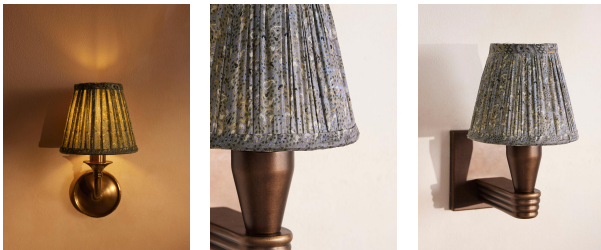

SOHO HOME

Dean Street Candle Shade, 15cm

€175 Regular

€149 Membership

Product details

Using vintage silk saris hand-selected in India, this shade is crafted in the UK in small, limited-edition batches.

Inspired by the interiors of Soho House 76 Dean Street, this shade is made in the UK from pleated silk sourced from vintage saris. Styled with our Alexander lighting range, base not included.

Dimensions

Product dimensions: H14 x W15 x D15cm / H6 x W6 x D6"

Product weight: 1kg / 2.2lbs

Packaged or boxed dimensions: H35 x W35 x D35cm / H13.8 x W13.8 x D13.8"

Packaged or boxed weight: 1kg / 2.2lbs

Shade dimensions: H14 x D15cm