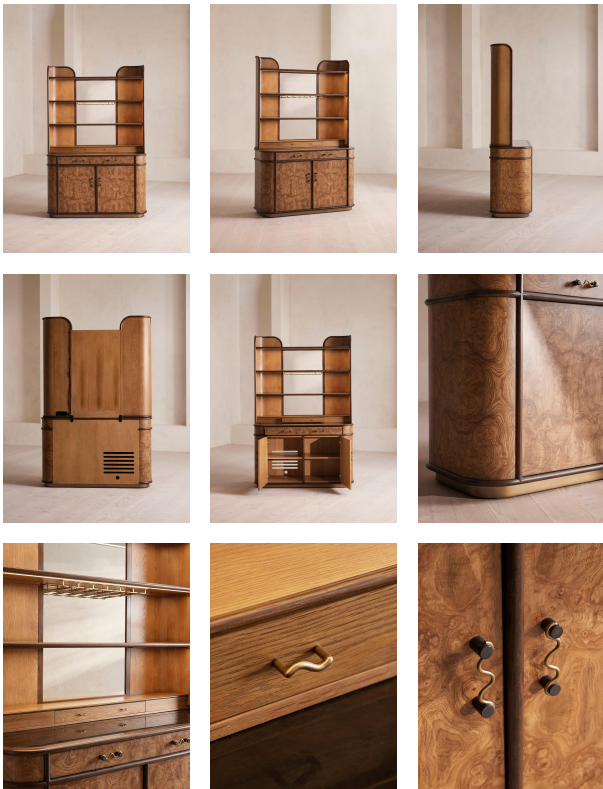

### Product details

The curved silhouette of this bar unit is carved from a mix of olive ash burl and Black Marquina marble, with illuminated shelves to showcase a collection of glassware.

Made from mid-toned olive ash burl with a contrasting dark oak stain at the base, the Portavini bar is finished with soft curves inspired by Soho House Rome. While the top is fitted with shelves and glass storage lit by LED lights, the cupboard below is ventilated to safely store a miniature fridge.

### Dimensions

Product dimensions: H220 x W145 x D56cm / H87 x W57 x D22"

Product weight: 188kg / 414.5lbs

Number of boxes: 2

\* Box 1 : H153 x W152 x D39cm / H60.2 x W59.8 x D15.4"

\* Box 2 : H115 x W156 x D67cm / H45.3 x W61.4 x D26.4"

Drawer dimensions: Small Drawer: H5.5 x W68 x 16cm

/ Large Drawer: H4 x W107 x D33cm

Feet: Plastic glide

Finish: Mid-tone Oak and Burl, Dark Oak, Antique

Brass and Polished Marble

Frame: Oak Wood, MDF and Plywood