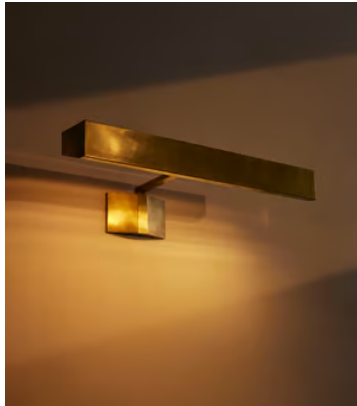

SOHO HOME

Enrica Picture Light, 12 Inch Head

€295 Regular price

€251 Member price

Designed to illuminate your artworks, this light is crafted from brass that will develop a natural patina.

Taking inspiration from the way we illuminate artworks across our Houses, the Enrica picture light is designed to complement your own collection. Crafted from solid brass that will develop a natural patina over time, its silhouette can be adjusted to angle the light.

Dimensions

Dimensions: H9.55 x W31 x D22cm / H4 x W12 x D9"

Weight: 2kg / 4.4lbs

Packaged weight: 2kg / 4.4lbs

Details

Assembled size: H5 x W30 x D24cm

Assembly required: Yes

Bulb required: E14/2