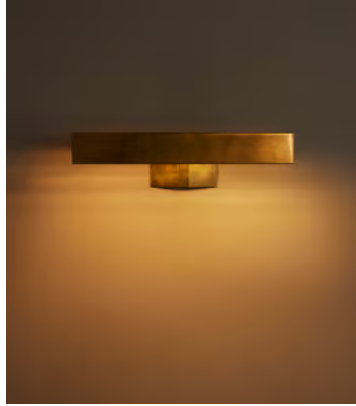

SOHO HOME

Enrica Picture Light, 12 Inch Head

€295 Regular price

€251 Member price

Designed to illuminate your artworks, this light is crafted from brass that will develop a natural patina.

Taking inspiration from the way we illuminate artworks across our Houses, the Enrica picture light is designed to complement your own collection. Crafted from solid brass that will develop a natural patina over time, its silhouette can be adjusted to angle the light.

Dimensions

Dimensions: H9.55 x W31 x D22cm / H4 x W12 x D9"

Weight: 2kg / 4.4lbs

Packaged weight: 2kg / 4.4lbs

Details

Assembled size: H5 x W30 x D24cm

Assembly required: Yes

Bulb required: E14/2