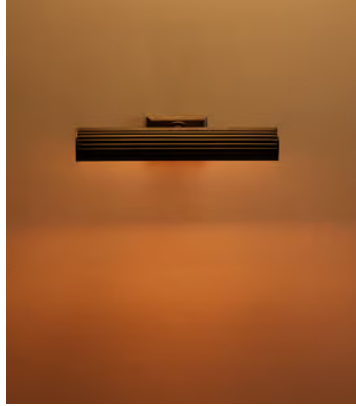

SOHO HOME

Ashby Picture Light, 12"

€295 Regular price

€251 Member price

A ribbed, aged brass shade can be adjusted to illuminate your chosen artworks.

Mirroring the interiors of Soho House 76 Dean Street, the Ashby picture light is designed to complement your artworks' surroundings. Available in three sizes, this functional, adjustable light is crafted from aged, real solid brass with a ribbed finish.

Dimensions

Dimensions: H11.3 x W31 x D25cm / H4 x W12 x D10"

Weight: 1kg / 2.2lbs

Packaged weight: 1kg / 2.2lbs

Details

Assembled size: H6 x W30 x D24cm

Assembly required: Yes

Bulb required: E14/2