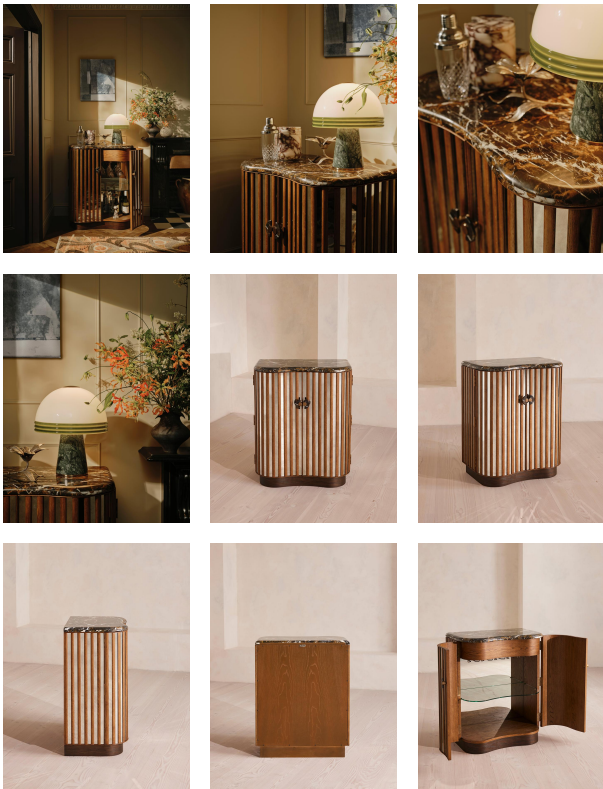

Frankie Bar Cabinet, Michelangelo Marble

€4,850 Regular

€3,880 Membership

Product details

Crafted from a combination of mid-toned oak, mirrored panels and a deep black marble, this bar cabinet showcases mixed-material design.

Echoing the interiors of Soho House Chicago, the curved silhouette of the Frankie bar cabinet is made from a mix of solid oak and mirrored panels. Its wavy top and half-circle door handles are fitted with Michelangelo marble; the intense black natural colouring is characterised with gold and white veining.

Dimensions

Product dimensions: H100 x W80 x D49cm / H39 x W31 x D19"

Product weight: 90kg / 198.4lbs

Packaged or boxed dimensions: H130 x W96 x D65cm / H51.2 x W37.8 x D25.6"

Packaged or boxed weight: 117kg / 257.9lbs