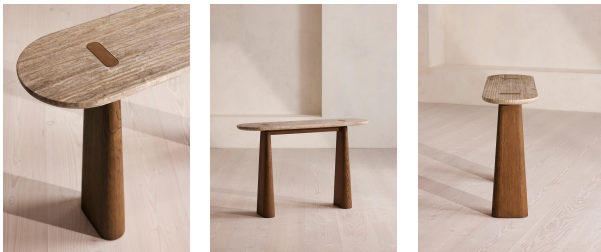

SOHO HOME

Althea Console Table, Silver Travertine

€2,350 Regular

€1,998 Membership

Product details

Our pill-shaped Althea console table features a silver travertine top on tapered oak legs. This sleek console table highlights unfilled travertine stone to echo the raw and organic material finishes at Soho Roc House. Sourced from Turkey, this particular stone displays shimmering tones of silver, grey, and cream. Solid oak legs are applied with a wire-brush finish for contrasting texture.

Dimensions

Product dimensions: H85 x W135 x D38cm / H33 x W53 x D15"

Product weight: 55kg / 121.3lbs

Packaged or boxed dimensions: H68 x W158 x D34cm / H26.8 x W62.2 x D13.4"

Packaged or boxed weight: 75kg / 165.3lbs

abrasive paper or steel wool.

Clearance: 75cm

Composition: Beech Wood, Plywood, MDF, Oak Veneer, Steel and Silver Travertine

Feet: Plastic glide

Finish: Brown oak and honed travertine

Frame: Beech wood and Plywood