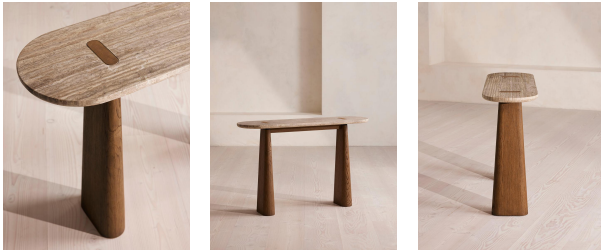

Althea Console Table, Silver Travertine

€2,300 Regular

€1,955 Membership

Product details

Our pill-shaped Althea console table features a silver travertine top on tapered oak legs. This sleek console table highlights unfilled travertine stone to echo the raw and organic material finishes at Soho Roc House. Sourced from Turkey, this particular stone displays shimmering tones of silver, grey, and cream. Solid oak legs are applied with a wire-brush finish for contrasting texture.

Dimensions

Product dimensions: H85 x W135 x D38cm / H33 x W53 x D15"

Product weight: 55kg / 121.3lbs

Packaged or boxed dimensions: H68 x W158 x D34cm / H26.8 x W62.2 x D13.4"

Packaged or boxed weight: 75kg / 165.3lbs

detergents, bleach,

abrasive paper or steel wool.

Clearance: 75cm

Composition: Beech Wood, Plywood, MDF, Oak Veneer, Steel and Silver Travertine

Feet: Plastic glide

Finish: Brown oak and honed travertine

Frame: Beech wood and Plywood