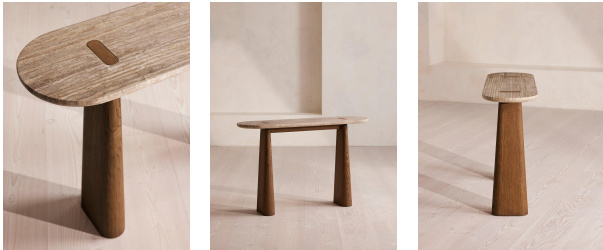

Althea Console Table, Silver Travertine

€2,350 Regular

€1,998 Membership

Product details

Our pill-shaped Althea console table features a silver travertine top on tapered oak legs. This sleek console table highlights unfilled travertine stone to echo the raw and organic material finishes at Soho Roc House. Sourced from Turkey, this particular stone displays shimmering tones of silver, grey, and cream. Solid oak legs are applied with a wire-brush finish for contrasting texture.

Dimensions

Product dimensions: H85 x W135 x D38cm / H33 x W53 x D15"

Product weight: 55kg / 121.3lbs

Packaged or boxed dimensions: H68 x W158 x D34cm / H26.8 x W62.2 x D13.4"

Packaged or boxed weight: 75kg / 165.3lbs

detergents, bleach,

abrasive paper or steel wool.

Clearance: 75cm

Composition: Beech Wood, Plywood, MDF, Oak Veneer, Steel and Silver Travertine

Feet: Plastic glide

Finish: Brown oak and honed travertine

Frame: Beech wood and Plywood