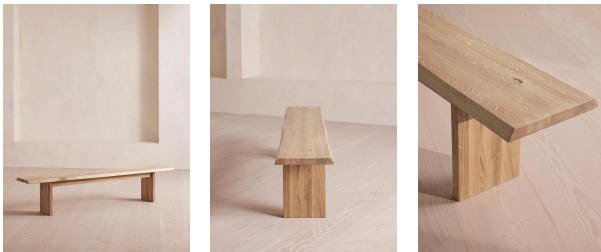

### Available in

- |   |   |
|---|---|
|  Brown Oak |  Natural       |
|  Grey Oak  |  Walnut        |
|  White Oak |  Blackened Oak |

### Sizes

3-4 Seater, 2-3 Seater, 4-5 Seater

### Product details

Made to order in oak wood distinguished by a characteristic live edge with natural knots and cracks.

Designed to sit alongside our Matis dining table, this bench is crafted from oak wood in a range of oiled finishes. Its design is characterised by raw details that echo the rustic setting of Soho Farmhouse, with no two pieces exactly alike.

polish. Avoid contact with water and other liquids.

Composition: Solid European Oak

Finish: Grey Oak

Removable legs: Yes

Seat depth: 35cm

Seat height: 45cm

Seat width: 240cm

Under seat clearance: 41cm