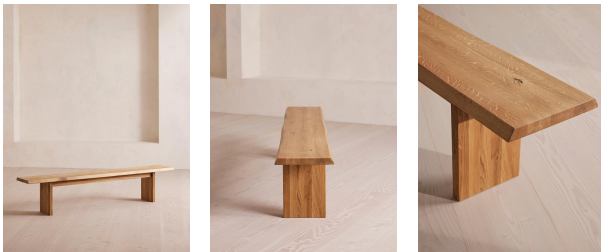

### Available in

- |   |   |
|---|---|
|  Brown Oak |  Natural Oak   |
|  Grey Oak  |  Walnut        |
|  White Oak |  Blackened Oak |

### Sizes

3-4 Seater, 2-3 Seater, 4-5 Seater

### Product details

Made to order in oak wood distinguished by a characteristic live edge with natural knots and cracks.

Designed to sit alongside our Matis dining table, this bench is crafted from oak wood in a range of oiled finishes. Its design is characterised by raw details that echo the rustic setting of Soho Farmhouse, with no two pieces exactly alike.