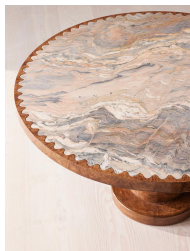

SOHO HOME

Fiore Dining Table, Brazilian Quartzite

€7,800 Regular

€6,630 Membership

Product details

A unique, scalloped top is made from Brazilian quartzite to create a table that seats up to six people.

Characterised by natural veining in deep, earthy tones, the scalloped top of the Fiore table is made with Brazilian quartzite to ensure no two pieces are completely alike. The table's round, pedestal silhouette features ash burl at the top and base with solid oak lipping.

Dimensions

Product dimensions: H77 x W140 x D140cm / H30 x W55 x D55"

Product weight: 98kg / 216.1lbs

Number of boxes: 2

* Box 1 : H165 x W154 x D44cm / H65 x W60.6 x D17.3"

* Box 2 : H33 x W99 x D94cm / H13 x W39 x D37"