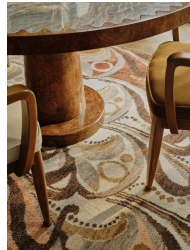

SOHO HOME

Fiore Dining Table, Brazilian Quartzite

€7,800 Regular

€6,630 Membership

Product details

A unique, scalloped top is made from Brazilian quartzite to create a table that seats up to six people.

Characterised by natural veining in deep, earthy tones, the scalloped top of the Fiore table is made with Brazilian quartzite to ensure no two pieces are completely alike. The table's round, pedestal silhouette features ash burl at the top and base with solid oak lipping.

Dimensions

Product dimensions: H77 x W140 x D140cm / H30 x W55 x D55"

Product weight: 98kg / 216.1lbs

Number of boxes: 2

* Box 1 : H165 x W154 x D44cm / H65 x W60.6 x D17.3"

* Box 2 : H33 x W99 x D94cm / H13 x W39 x D37"