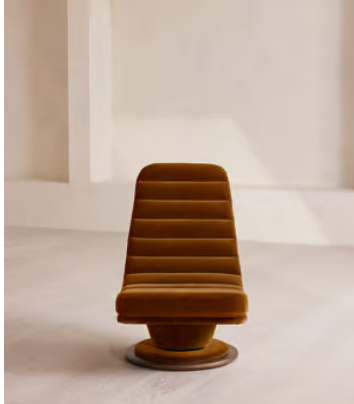

SOHO HOME

Albert Armchair, Velvet, Mustard

€2,250 Regular price

€1,913 Member price

Distinguished by a tall, laid-back profile fully upholstered in channelled velvet.

Inspired by the seating styles of 180 House, the Albert armchair is fully upholstered in a mustard velvet. Softened by a curved edge, its solid oak base swivels 360 degrees for multiple viewpoints around the room.

Dimensions

Dimensions: H104 x W67 x D96cm / H41 x W26 x D38"

Weight: 31kg / 68.3lbs

Details

Composition: 85% Cotton, 15% Polyester (100% Cotton Pile)

Feet: Oak and metal swivel base

Filling: Foam and fiber

Frame: Oak and engineered hardwood

Removable cushions: No

Removable legs: No

Seat depth: 96.3cm

Seat height: 43.6cm

Seat width: 66.9cm

Care instructions: Professional upholstery cleaner only

Available in 2 velvets

Grey Blue