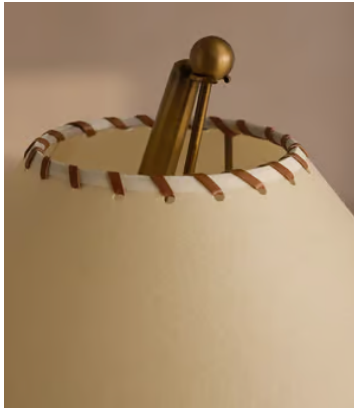

SOHO HOME

Wren Floor Lamp

€1,300 Regular price

€1,105 Member price

An angled, tapered parchment shade detailing with a leather lace trim complements a slanted oak base.

Stabilised by a circular cast iron base, the angular stem of our Wren floor lamp is carved from solid oak. At the top, a tapered shade is crafted from light-coloured parchment to let a soft, warm light shine through, and is finished with a contrasting leather lace trim.

Dimensions

Dimensions: H160 x W50 x D61cm / H63 x W20 x D24"

Weight: 10.7kg / 23.6lbs

Number of boxes: 2

Details

Assembly required: Yes

Base dimensions: H130 x W25 x W32cm

Bulb required: 1 / E27