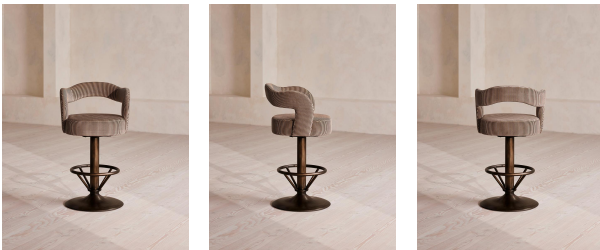

SOHO HOME

Rory Barstool, Regency Stripe

€1,850 Regular

€1,573 Membership

Product details

Perched on a swivel base, this style has a fully upholstered seat in a Regency Stripe velvet. The Rory bar stool's seat and wavy backrest are both fully upholstered in tactile velvet. Choose between a cool grey-blue colourway or a Regency Stripe pattern.

Dimensions

Product dimensions: H102.9 x W57 x D52.7cm / H29 x W15 x D15"

Product weight: 12.5kg / 27.6lbs

Packaged or boxed dimensions: H109 x W62 x D58cm / H42.9 x W24.4 x D22.8"

Packaged or boxed weight: 27.5kg / 60.6lbs

Hardware: Steel footrest and inlay

Removable cushions: No

Removable legs: No

Seat depth: 40cm

Seat height: 75cm

Seat width: 40cm

Under seat clearance: 63.5cm

Wood finish: Mid-tone