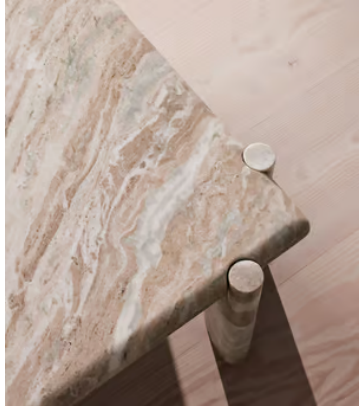

SOHO HOME

Lorella Coffee Table, Terra Bianca Marble

€3,900 Regular price

€3,315 Member price

Set on arc-shaped legs with a square tabletop softened by curved corners, a chunky silhouette is carved from Terra Bianca marble.

Filled with locally sourced furniture and fabrics from Rajasthan, Soho House Mumbai forms the inspiration for this coffee table. Made in India, it is set on arc-shaped legs, with a square tabletop softened by curved corners. Its light-coloured Terra Bianca marble is sourced from India.