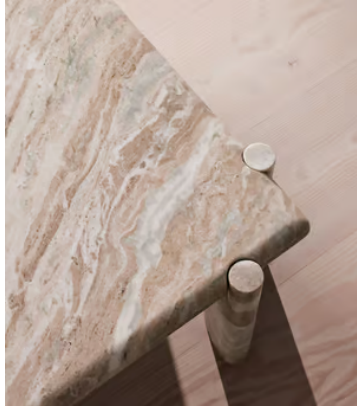

## Lorella Coffee Table, Terra Bianca Marble

€3,850 Regular price

€3,273 Member price

Set on arc-shaped legs with a square tabletop softened by curved corners, a chunky silhouette is carved from Terra Bianca marble.

Filled with locally sourced furniture and fabrics from Rajasthan, Soho House Mumbai forms the inspiration for this coffee table. Made in India, it is set on arc-shaped legs, with a square tabletop softened by curved corners. Its light-coloured Terra Bianca marble is sourced from India.