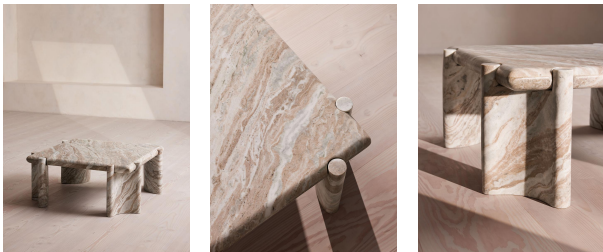

### Product details

Set on arc-shaped legs with a square tabletop softened by curved corners, a chunky silhouette is carved from Terra Bianca marble. Filled with locally sourced furniture and fabrics from Rajasthan, Soho House Mumbai forms the inspiration for this coffee table. Made in India, it is set on arc-shaped legs, with a square tabletop softened by curved corners. Its light-coloured Terra Bianca marble is sourced from India.

### Dimensions

Product dimensions: H37 x W91 x D91cm / H15 x W36 x D36"

Product weight: 135kg / 297.6lbs

Number of boxes: 2

\* Box 1 : H33 x W120 x D127cm / H13 x W47.2 x D50"

\* Box 2 : H72 x W53 x D72cm / H28.3 x W20.9 x D28.3"