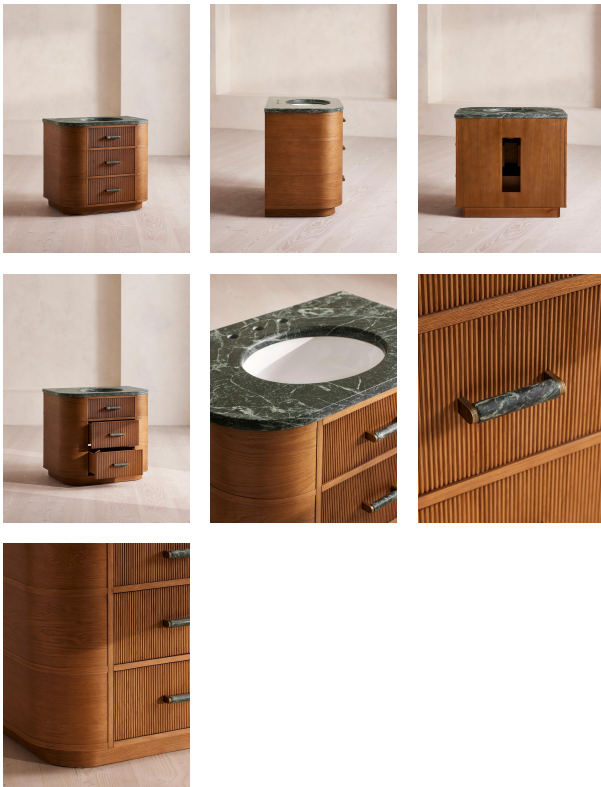

Witley Single Vanity Unit, Napoli Green Marble

€4,300 Regular

€3,655 Membership

Product details

This wraparound-style vanity features a honed top crafted from Napoli Green marble. Carved from a mix of mid-toned oak and a deep-green marble, the Witley vanity is fitted with two ribbed drawers and an inset sink. It's styled here with the Lefroy Brooks Janey Mac taps in brushed brass.

Dimensions

Product dimensions: H85 x W93 x D62cm / H33 x W37 x D24"

Product weight: 83kg / 183lbs

Number of boxes: 3

* Box 1 : H105 x W101 x D71cm / H41.3 x W39.8 x D28"

* Box 2 : H84 x W116 x D21cm / H33.1 x W45.7 x D8.3"

* Box 3 : H37 x W75 x D60cm / H14.6 x W29.5 x D23.6"

Details

Assembly required: Yes

Backsplash included?: No

Basin overflow?: Yes

Care instructions: To keep your vanity unit in the best condition, we advise the

Sink and Napoli Green Marble

Counter thickness: 3cm

Drawer dimensions: H16.2 x W43.6 x D43.8cm

Feet: Plastic glide

Finish: Mid-tone oak, antique brass and honed marble

Frame: Oak wood, moisture resistant plywood and moisture resistant MDF