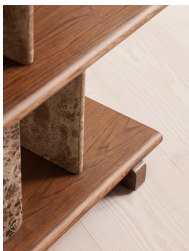

Cassius Shelving, Light And Dark Emperor Marble

€5,200 Regular

€4,420 Membership

Product details

Light and dark Emperor marble uprights create a sculptural silhouette for this unit, which has four oak shelves for storage.

Both marbles seen with our Cassius shelving unit have been sourced from Spain; the light Emperor marble is pale brown marble with light veining, while the dark Emperor marble has a mix of brown hues with light coloured veining. Solid oak edge lipping and groove detail enhance each shelf.

Dimensions

Product dimensions: H174 x W120 x D41cm / H69 x W47 x D16"

Product weight: 95kg / 209.4lbs

Number of boxes: 2

* Box 1 : H109 x W129 x D47cm / H42.9 x W50.8 x D18.5"

* Box 2 : H112 x W129 x D47cm / H44.1 x W50.8 x D18.5"