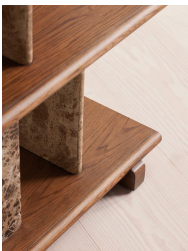

Cassius Shelving, Light And Dark Emperor Marble

€5,100 Regular

€4,335 Membership

Product details

Light and dark Emperor marble uprights create a sculptural silhouette for this unit, which has four oak shelves for storage.

Both marbles seen with our Cassius shelving unit have been sourced from Spain; the light Emperor marble is pale brown marble with light veining, while the dark Emperor marble has a mix of brown hues with light coloured veining. Solid oak edge lipping and groove detail enhance each shelf.

Dimensions

Product dimensions: H174 x W120 x D41cm / H69 x W47 x D16"

Product weight: 95kg / 209.4lbs

Number of boxes: 2

* Box 1 : H109 x W129 x D47cm / H42.9 x W50.8 x D18.5"

* Box 2 : H112 x W129 x D47cm / H44.1 x W50.8 x D18.5"