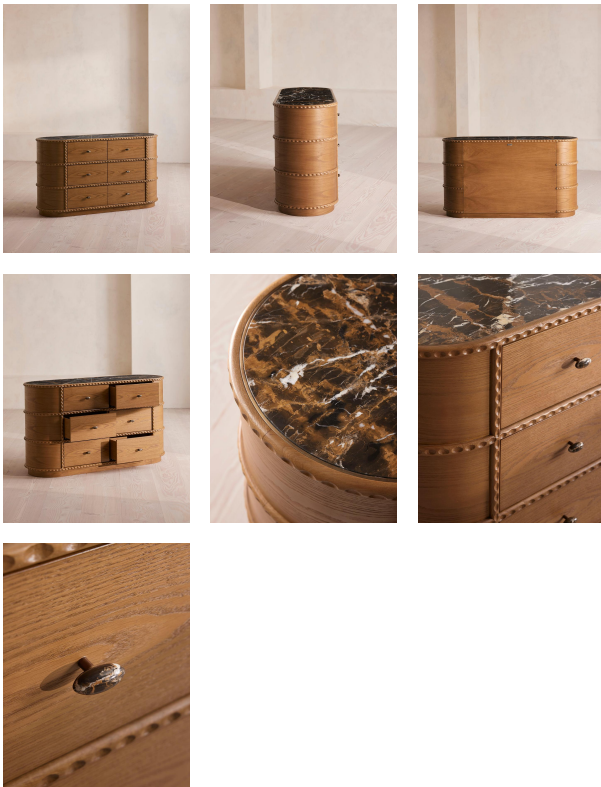

### Product details

Our Pietro six-drawer dresser has been crafted from a mid-tone stained oak. A combination of decorative details elevate its pill-shaped design, from the Michelangelo marble top and antique brass inlay to carved wooden accents.

Michelangelo black marble is sourced from Pakistan and distinguished by flecks of gold and intense white veining, with no two pieces of stone the same. This dresser also comes in a co-ordinating bedside table.

### Dimensions

Product dimensions: H84 x W149 x D50cm / H33 x W59 x D20"

Product weight: 114kg / 251.3lbs

Packaged or boxed dimensions: H114 x W164 x D65cm / H44.9 x W64.6 x D25.6"

Packaged or boxed weight: 132kg / 291lbs