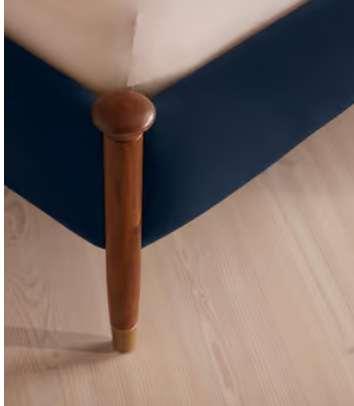

SOHO HOME

Paolo Bed, Emperor, Velvet, Royal Blue

€5,800 Regular price

€4,930 Member price

Taking cues from the bedrooms at Soho House Rome, our Paolo bed displays clean lines, accented with upholstered velvet panels to the headboard and sides for rich pops of colour. Solid walnut uprights with brass cap detail add a vintage-inspired touch. Pair with warm tones and soft textiles to make this piece the focal point of your bedroom.

Details

Assembly required: Yes

Clearance: 24cm

Composition: Walnut Wood, Poplar Wood, Plywood, Walnut Veneer, Velvet and Brass

Fabric: Velvet

Feet: Plastic glide

Filling: Foam

Footboard dimensions: H57 x W222 x D10cm

Frame: Walnut wood

Hardware: Brass feet

Headboard dimensions: H147 x W222 x D10cm

Mattress size: UK Emperor

Removable legs: No

Care instructions: Professional upholstery cleaning

Available in 5 velvets

Camel