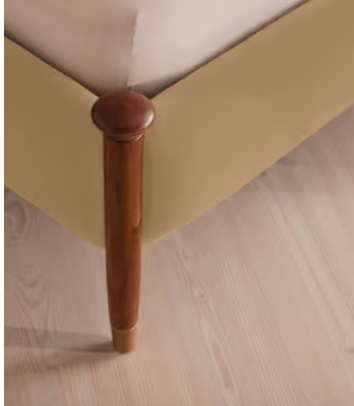

## Paolo Bed, Emperor, Velvet, Camel

€5,850 Regular price

€4,973 Member price

Taking cues from the bedrooms at Soho House Rome, our Paolo bed displays clean lines, accented with upholstered velvet panels to the headboard and sides for rich pops of colour. Solid walnut uprights with brass cap detail add a vintage-inspired touch. Pair with warm tones and soft textiles to make this piece the focal point of your bedroom.