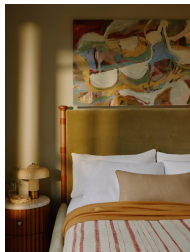

Paolo Bed, Emperor, Velvet, Lichen

€5,850 Regular

€4,973 Membership

Available in

	Velvet Lichen		Velvet Rust
	Velvet Camel		Velvet Royal Blue
	Velvet Porcelain		Velvet Mustard
	Velvet Olive		Velvet Taupe
	Velvet Antique Rose		Velvet Grey Blue

Sizes

Super King, Double, King, Emperor

Product details

Taking cues from the bedrooms at Soho House Rome, our Paolo bed displays clean lines, accented with upholstered velvet panels to the headboard and sides for rich pops of colour. Solid walnut uprights with brass cap detail add a vintage-inspired touch. Pair with warm tones and soft textiles to make this piece the focal point of your bedroom.

* Box 3 : H54 x W230 x D32cm / H21.3 x W90.6 x D12.6"

Details

Assembly required: Yes
Care instructions: Professional upholstery cleaning
Clearance: 24cm
Composition: Walnut Wood, Poplar Wood, Plywood, Walnut Veneer, Velvet and Brass
Fabric: Velvet
Feet: Plastic glide
Filling: Foam
Footboard dimensions: H57 x W222 x D10cm
Frame: Walnut wood
Hardware: Brass feet
Headboard dimensions: H147 x W222 x D10cm
Mattress size: UK Emperor
Removable legs: No