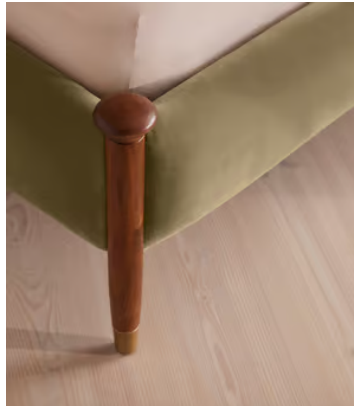

SOHO HOME

Paolo Bed, Super King, Velvet, Lichen

€5,550 Regular price

€4,718 Member price

Taking cues from the bedrooms at Soho House Rome, our Paolo bed displays clean lines, accented with upholstered velvet panels to the headboard and sides for rich pops of colour. Solid walnut uprights with brass cap detail add a vintage-inspired touch. Pair with warm tones and soft textiles to make this piece the focal point of your bedroom.

Please note: leather is a natural material, so expect to see wrinkles, veining, colour and grain variation, all of which contribute to the beauty of the hide.

Dimensions

Dimensions: H147 x W203 x D223cm / H57.9 x W79.8 x D87.7"