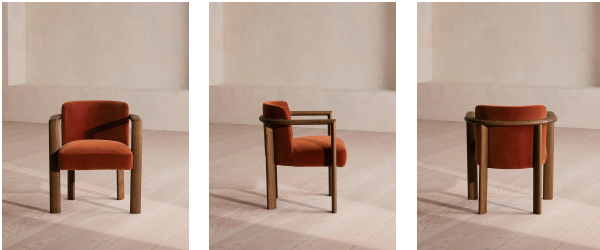

SOHO HOME

Aria Dining Chair, Velvet, Rust

€1,300 Regular

€1,105 Membership

Product details

Italian craftsmanship and comfort combine to create the Aria dining chair, where a curved solid ash frame is complemented by rich velvet upholstery. Finger joint detail and an aged mid-tone stain give this piece a lived-in feel, while taking its design cues from Soho House Rome. The laid-back silhouette is ideal for those who prefer relaxed dining and hosting.

Dimensions

Product dimensions: H75 x W62 x D59cm / H30 x W24 x D23"

Product weight: 9.3kg / 20.5lbs

Packaged or boxed dimensions: H78 x W69 x D69cm / H30.7 x W27.2 x D27.2"

Packaged or boxed weight: 13kg / 28.7lbs

Details

Arm height: 65cm

Assembly required: No

Care instructions: Professional upholstery cleaning only

Composition: Frame: Ash. Fabric: 80% Polyester, 10%rylic, 10% Cotton.

Fabric: Velvet

Feet: Ash

Filling: Foam

Frame: Ash wood

Removable cushions: No

Removable legs: No

Seat depth: 48.5cm

Seat height: 47cm

Seat width: 48cm