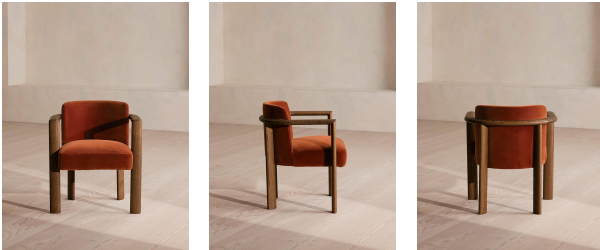

SOHO HOME

Aria Dining Chair, Velvet, Rust

£995 Regular

£846 Membership

Product details

Italian craftsmanship and comfort combine to create the Aria dining chair, where a curved solid ash frame is complemented by rich velvet upholstery. Finger joint detail and an aged mid-tone stain give this piece a lived-in feel, while taking its design cues from Soho House Rome. The laid-back silhouette is ideal for those who prefer relaxed dining and hosting.

- Curved dining chair
- Solid ash frame
- Upholstered in velvet
- Crafted in Italy
- Finger joint detail
- Aged mid-tone stain
- Inspired by Soho House Rome

Dimensions

Product dimensions: H75 x W62 x D59cm / H30 x W24 x D23"

Product weight: 9.3kg / 20.5lbs

Packaged or boxed dimensions: H78 x W69 x D69cm / H30.7 x W27.2 x D27.2"

Packaged or boxed weight: 13kg / 28.7lbs

Details

Arm height: 65cm

Assembly required: No

Care instructions: Professional upholstery
cleaning only

Composition: Frame: Ash. Fabric: 80% Polyester,
10% Arylic, 10% Cotton.

Fabric: Velvet

Feet: Ash

Filling: Foam

Frame: Ash wood

Removable cushions: No

Removable legs: No

Seat depth: 48.5cm