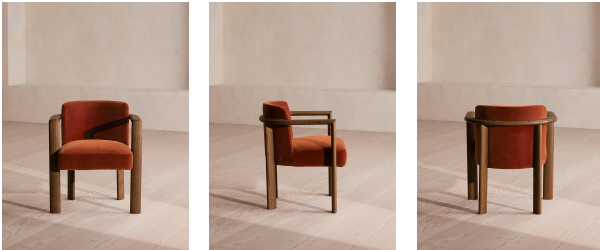

### Product details

Italian craftsmanship and comfort combine to create the Aria dining chair, where a curved solid ash frame is complemented by rich velvet upholstery. Finger joint detail and an aged mid-tone stain give this piece a lived-in feel, while taking its design cues from Soho House Rome. The laid-back silhouette is ideal for those who prefer relaxed dining and hosting.

### Dimensions

Product dimensions: H75 x W62 x D59cm / H30 x W24 x D23"

Product weight: 9.3kg / 20.5lbs

Packaged or boxed dimensions: H78 x W69 x D69cm / H30.7 x W27.2 x D27.2"

Packaged or boxed weight: 13kg / 28.7lbs