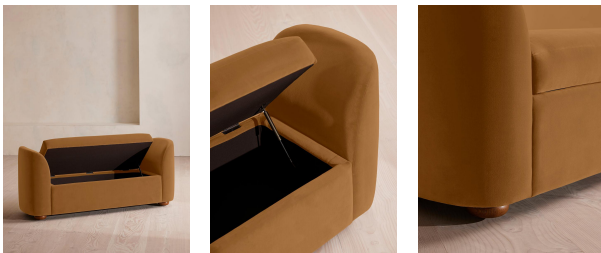

Athena Bench, Velvet, Mustard

€1,700 Regular

€1,445 Membership

Available in

Product details

Ideal for placing at the end of the bed as additional storage or seating, our Athena bench has curved, tapered arms with space under the seat to keep your possessions. Upholstered in rich velvet, this piece echoes the 1960s-style interiors of White City House.

Dimensions

Product dimensions: H67 x W161 x D50cm / H27 x W64 x D20"

Product weight: 44.7kg / 98.5lbs

Packaged or boxed dimensions: H80 x W226 x D102cm / H31.5 x W89 x D40.2"

Packaged or boxed weight: 120kg / 264.6lbs

Removable cushions: Yes

Removable legs: No

Seat depth: 50cm

Seat height: 48cm

Seat width: 115cm