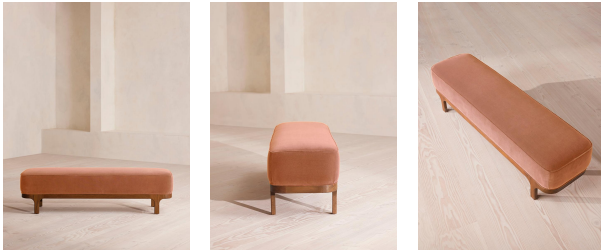

## Belsa Bench, Velvet, Antique Rose

€1,850 Regular

€1,573 Membership

### Product details

An extension of our Belsa bed range, this bench is ideal either in the hallway or at the end of the bed as an additional place to rest. A feather-wrapped cushion seat provides extra comfort, while rich velvet upholstery and a solid oak frame ties in with the scheme.

Removable cushions: No

Removable legs: No

Seat depth: 43cm

Seat height: 45cm

Seat width: 163cm