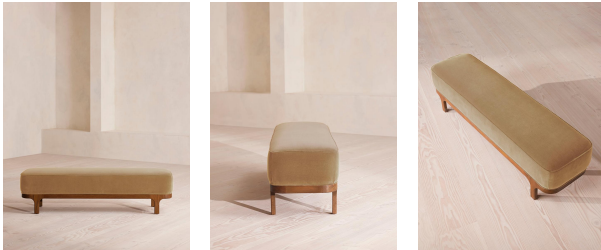

Belsa Bench, Velvet, Camel

€1,850 Regular

€1,573 Membership

Available in

	Velvet Porcelain		Velvet Camel
	Velvet Mustard		Velvet Olive
	Velvet Rust		Velvet Antique Rose
	Velvet Taupe		Velvet Royal Blue
	Velvet Lichen		Velvet Grey Blue

Product details

An extension of our Belsa bed range, this bench is ideal either in the hallway or at the end of the bed as an additional place to rest. A feather-wrapped cushion seat provides extra comfort, while rich velvet upholstery and a solid oak frame ties in with the scheme.

Dimensions

Product dimensions: H45 x W163 x D43cm / H18 x W64 x D17"

Product weight: 8kg / 17.6lbs

Packaged or boxed dimensions: H58 x W178 x D58cm / H22.8 x W70.1 x D22.8"

Packaged or boxed weight: 20kg / 44.1lbs

Removable cushions: No

Removable legs: No

Seat depth: 43cm

Seat height: 45cm

Seat width: 163cm