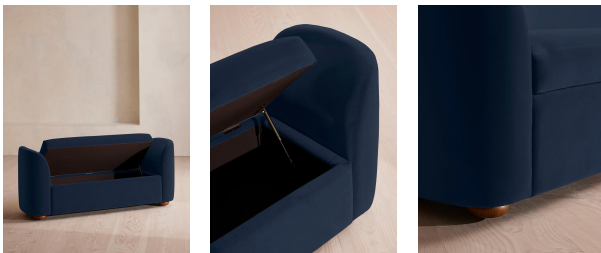

### Product details

Ideal for placing at the end of the bed as additional storage or seating, our Athena bench has curved, tapered arms with space under the seat to keep your possessions. Upholstered in rich velvet, this piece echoes the 1960s-style interiors of White City House.

### Dimensions

Product dimensions: H67 x W161 x D50cm / H27 x W64 x D20"

Product weight: 44.7kg / 98.5lbs

Packaged or boxed dimensions: H80 x W226 x D102cm / H31.5 x W89 x D40.2"

Packaged or boxed weight: 120kg / 264.6lbs