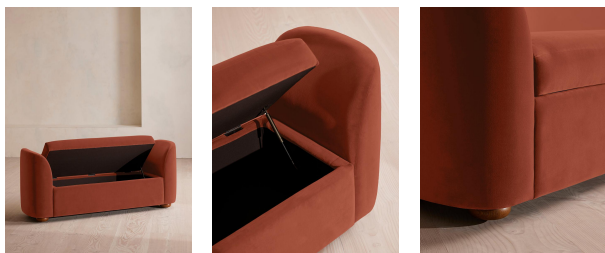

Athena Bench, Velvet, Rust

€1,700 Regular

€1,445 Membership

Available in

- | | | | |
|---|---------------------|---|-------------------|
|  | Velvet Rust |  | Velvet Lichen |
|  | Velvet Camel |  | Velvet Royal Blue |
|  | Velvet Porcelain |  | Velvet Mustard |
|  | Velvet Olive |  | Velvet Taupe |
|  | Velvet Antique Rose |  | Velvet Grey Blue |

Product details

Ideal for placing at the end of the bed as additional storage or seating, our Athena bench has curved, tapered arms with space under the seat to keep your possessions. Upholstered in rich velvet, this piece echoes the 1960s-style interiors of White City House.

Dimensions

Product dimensions: H67 x W161 x D50cm / H27 x W64 x D20"

Product weight: 44.7kg / 98.5lbs

Packaged or boxed dimensions: H80 x W226 x D102cm / H31.5 x W89 x D40.2"

Packaged or boxed weight: 120kg / 264.6lbs

Removable cushions: Yes

Removable legs: No

Seat depth: 50cm

Seat height: 48cm

Seat width: 115cm