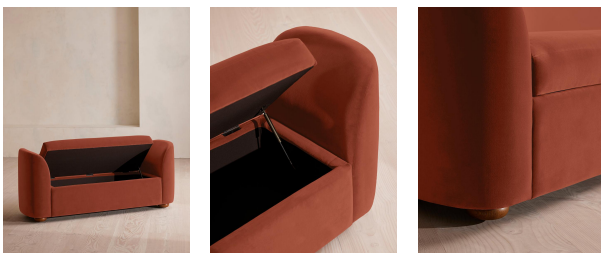

Athena Bench, Velvet, Rust

€1,700 Regular

€1,445 Membership

Available in

- | | | | |
|-----------------------------------------------------------------------------------|---------------------|-------------------------------------------------------------------------------------|-------------------|
|  | Velvet Rust |  | Velvet Lichen |
|  | Velvet Camel |  | Velvet Royal Blue |
|  | Velvet Porcelain |  | Velvet Mustard |
|  | Velvet Olive |  | Velvet Taupe |
|  | Velvet Antique Rose |  | Velvet Grey Blue |

Product details

Ideal for placing at the end of the bed as additional storage or seating, our Athena bench has curved, tapered arms with space under the seat to keep your possessions. Upholstered in rich velvet, this piece echoes the 1960s-style interiors of White City House.

Dimensions

Product dimensions: H67 x W161 x D50cm / H27 x W64 x D20"

Product weight: 44.7kg / 98.5lbs

Packaged or boxed dimensions: H80 x W226 x D102cm / H31.5 x W89 x D40.2"

Packaged or boxed weight: 120kg / 264.6lbs

Removable cushions: Yes

Removable legs: No

Seat depth: 50cm

Seat height: 48cm

Seat width: 115cm