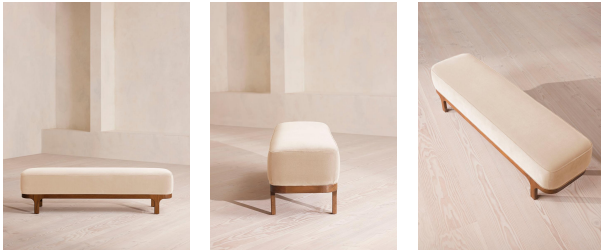

Belsa Bench, Velvet, Porcelain

€1,850 Regular

€1,573 Membership

Available in

	Velvet Porcelain		Velvet Camel
	Velvet Mustard		Velvet Olive
	Velvet Rust		Velvet Antique Rose
	Velvet Taupe		Velvet Royal Blue
	Velvet Lichen		Velvet Grey Blue

Product details

An extension of our Belsa bed range, this bench is ideal either in the hallway or at the end of the bed as an additional place to rest. A feather-wrapped cushion seat provides extra comfort, while rich velvet upholstery and a solid oak frame ties in with the scheme.

Dimensions

Product dimensions: H45 x W163 x D43cm / H18 x W64 x D17"

Product weight: 8kg / 17.6lbs

Packaged or boxed dimensions: H58 x W178 x D58cm / H22.8 x W70.1 x D22.8"

Packaged or boxed weight: 20kg / 44.1lbs

Removable cushions: No

Removable legs: No

Seat depth: 43cm

Seat height: 45cm

Seat width: 163cm