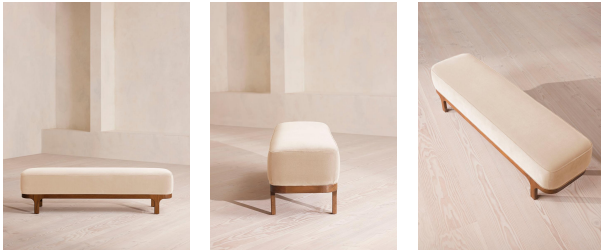

## Belsa Bench, Velvet, Porcelain

€1,850 Regular

€1,573 Membership

### Product details

An extension of our Belsa bed range, this bench is ideal either in the hallway or at the end of the bed as an additional place to rest. A feather-wrapped cushion seat provides extra comfort, while rich velvet upholstery and a solid oak frame ties in with the scheme.