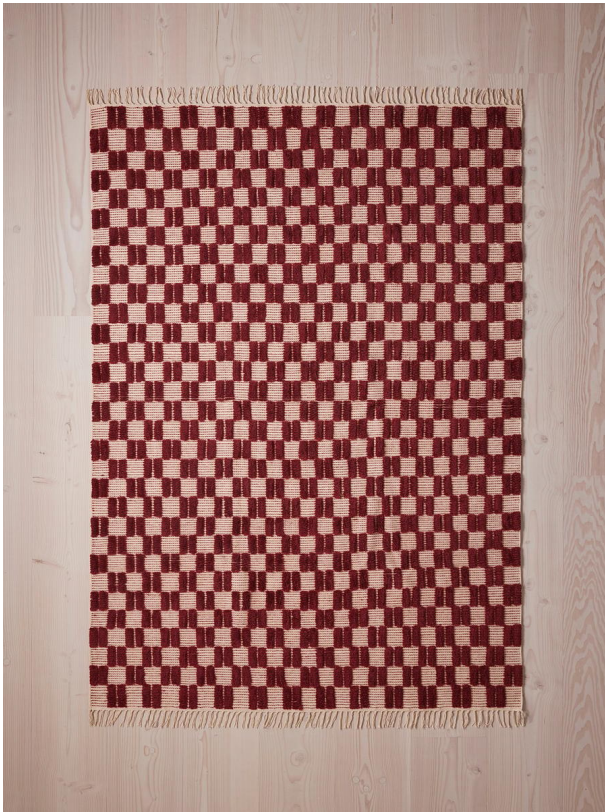

SOHO HOME

Claudius Rug, 170 X 240cm

€1,450 Regular

€1,233 Membership

Sizes

170 x 240cm, 200 x 300cm, 270 x 360cm, 20 x 30cm (Swatch)

Product details

This statement wool rug is our take on the classic checkerboard pattern in a deep bordeaux colourway. The Claudius rug takes inspiration from similar textiles found in the bedrooms of White City House. Hand-woven in India by a community of artisans, the wool pile offers comfort and longevity underfoot.

Dimensions

Product dimensions: H170 x W240 x D1cm / H8" x W1'0" x D1"

Product weight: 6kg / 13.2lbs

Details

Care instructions: Vacuum regularly on a low setting. Do not use heavy duty vacuums. Blot spills immediately with a soft, dry cloth, spot clean with mild soap if needed; occasional professional cleaning may be required. Do not dry clean. If loose end appears, do not pull; Instead clip with scissors and tie a knot at the loose ends. Avoid direct exposure to sunlight. Rotate rug occasionally to equalize wear, if the rug gets wet, place it on a flat surface to dry. Store your rug by rolling, and wrap with cloth for protection. Rug pad recommended.

Composition: Pile: 100% Wool, Base: 90% Wool, 10% Cotton Overall: 92% Wool, 8% Cotton

Construction: Flatweave with pile