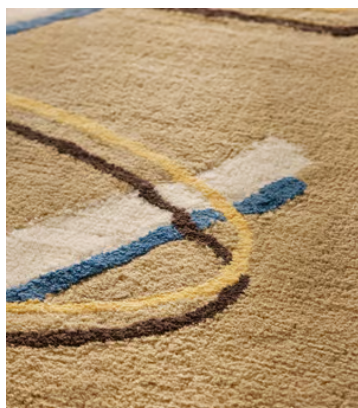

## Rambla Rug, 170 x 240cm

~~€1,400~~ €1,050 Regular price

~~€1,190~~ €840 Member price

An pattern of abstract lines creates a modern and simplistic look when it comes to our Rambla rug.

Hand-tufted by a skilled community of artisans in India, the Rambla rug is crafted from a blend of wool and viscose pile, delivering comfort underfoot and a soft shine in its appearance. The soft earthy tones layer back against our made-to-order upholstery colour palette.