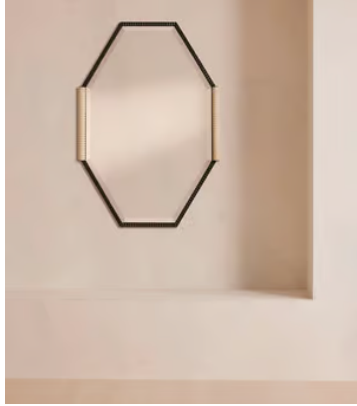

SOHO HOME

Welton Mirror

€1,100 Regular price

€935 Member price

An angular frame carved from antique, blackened brass is trimmed with honed travertine sides.

The Welton mirror's octagonal frame is created from antique black brass. Drawing inspiration from the interiors of Soho House Mumbai, its sides are detailed with honed Royal Diana marble that's characterised by ribbed detailing.

Dimensions

Dimensions: H110 x W75 x D4cm / H43.3 x W29.5 x D1.6"

Weight: 16kg / 35.3lbs

Details

Bathroom safe: Yes

Wall fixtures included: No

Wall leaning only: No

Watertight: Yes