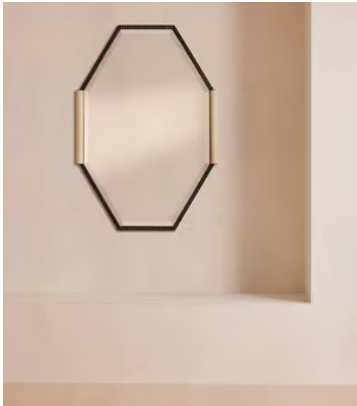

## Welton Mirror

€1,100 Regular price

€935 Member price

An angular frame carved from antique, blackened brass is trimmed with honed travertine sides.

The Weldon mirror's octagonal frame is created from antique black brass. Drawing inspiration from the interiors of Soho House Mumbai, its sides are detailed with honed Royal Diana marble that's characterised by ribbed detailing.

### Dimensions

**Product dimensions:** H110 x W75 x D4cm / H43.3 x W29.5 x D1.6"