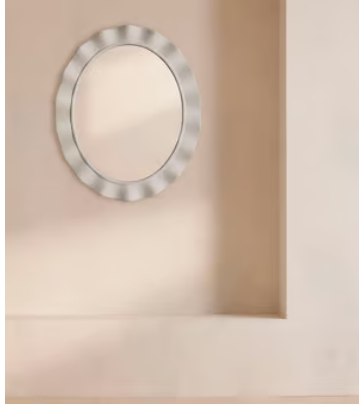

SOHO HOME

Callie Mirror

€1,550 Regular price

€1,318 Member price

Hand-applied plaster adds a natural, textural finish to a wavy border.

Inspired by the locally sourced and made pieces throughout Soho House Mumbai, the wavy, irregular border of our Callie mirror is accentuated by plaster applied by hand for an organic, textural finish. This style is suitable for use in the bathroom.

Dimensions

Dimensions: H92 x W77 x D7cm / H36.2 x W30.3 x D2.8"

Weight: 11kg / 24.3lbs

Details

Assembled size: H92 x W77 x D7cm

Bathroom safe: Yes

Wall fixtures included: No

Wall leaning only: No