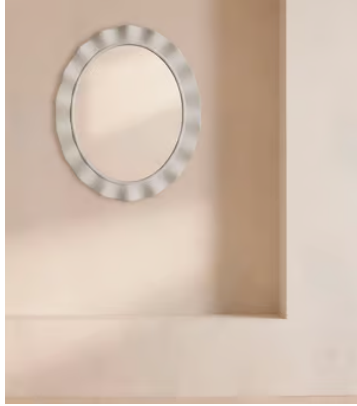

## Callie Mirror

€1,550 Regular price

€1,318 Member price

Hand-applied plaster adds a natural, textural finish to a wavy border.

Inspired by the locally sourced and made pieces throughout Soho House Mumbai, the wavy, irregular border of our Callie mirror is accentuated by plaster applied by hand for an organic, textural finish. This style is suitable for use in the bathroom.

### Dimensions

**Dimensions:** H92 x W77 x D7cm / H36.2 x W30.3 x D2.8"

**Weight:** 11kg / 24.3lbs