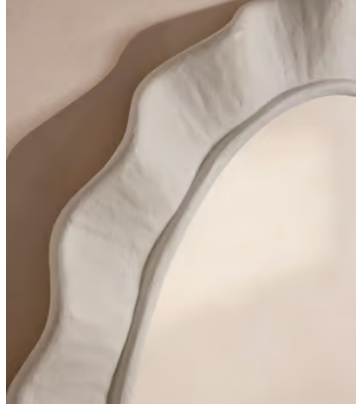

SOHO HOME

Callie Mirror

€1,550 Regular price

€1,318 Member price

Hand-applied plaster adds a natural, textural finish to a wavy border.

Inspired by the locally sourced and made pieces throughout Soho House Mumbai, the wavy, irregular border of our Callie mirror is accentuated by plaster applied by hand for an organic, textural finish. This style is suitable for use in the bathroom.