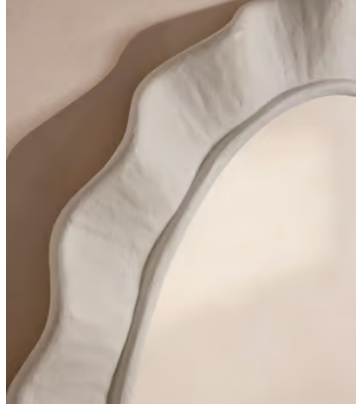

SOHO HOME

Callie Mirror

€1,550 Regular price

€1,318 Member price

Hand-applied plaster adds a natural, textural finish to a wavy border.

Inspired by the locally sourced and made pieces throughout Soho House Mumbai, the wavy, irregular border of our Callie mirror is accentuated by plaster applied by hand for an organic, textural finish. This style is suitable for use in the bathroom.

Dimensions

Dimensions: H92 x W77 x D7cm / H36.2 x W30.3 x D2.8"

Weight: 11kg / 24.3lbs

Details

Assembled size: H92 x W77 x D7cm

Bathroom safe: Yes

Wall fixtures included: No

Wall leaning only: No

Watertight: Yes

Care instructions: Clean with a soft dry cloth only. Do not use polishing agents, harsh chemicals or abrasive cleaners as they may damage the finish.