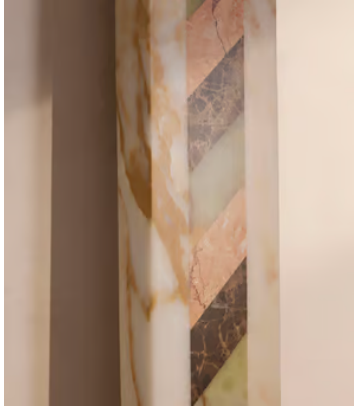

SOHO HOME

Charli Mirror

€2,950 Regular price

€2,508 Member price

Dark Emperador, Gold Carrara and Rosa Tea marbles are arranged in both linear and diagonal formations to create a centrepiece.

Echoing the vibrant mix of marbles in Soho House Rome, the Charli floor-standing mirror is pieced together from green onyx stone and contrasting Spanish Dark Emperador, Gold Carrara and Rosa Tea marbles in a diagonal formation. This centrepiece is designed to coordinate with our Charli coffee and dining tables.