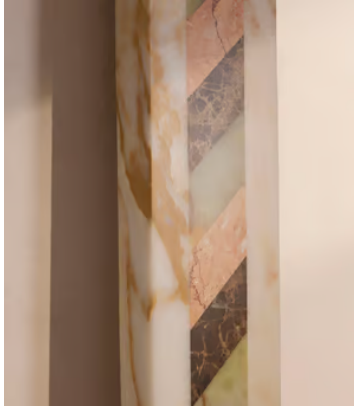

## Charli Mirror

€2,900 Regular price

€2,465 Member price

Dark Emperador, Gold Carrara and Rosa Tea marbles are arranged in both linear and diagonal formations to create a centrepiece.

Echoing the vibrant mix of marbles in Soho House Rome, the Charli floor-standing mirror is pieced together from green onyx stone and contrasting Spanish Dark Emperador, Gold Carrara and Rosa Tea marbles in a diagonal formation. This centrepiece is designed to coordinate with our Charli coffee and dining tables.