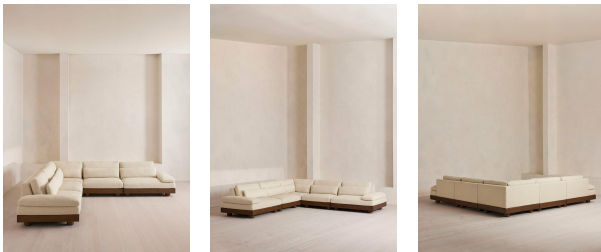

Truro Modular Sofa, Corner Sofa, Textured Linen Uk

£10,995 Regular

£9,346 Membership

Product details

Our Truro modular sofa works as a two, three or four-seater style depending on the size of your individual living space. Upholstered in a Pierre Frey textured linen for subtle tactility, the low shape is made for laid-back moments, complete with comfy feather-wrapped cushions and a solid oak base.

- Modular sofa
- Upholstered in Pierre Frey textured linen
- Low shape
- Feather-wrapped cushions
- Solid oak base
- Inspired by Soho Roc House

Dimensions

Product dimensions: H66 x W200 x D102cm / H26 x W78.7 x D40"

Feet: Oak

Filling: Foam, Feather down and Fiber

Frame: Oak and engineered hardwood

Removable cushions: Yes

Removable legs: No

Seat depth: 61cm

Seat height: 38.7cm

Seat width: 88.9cm