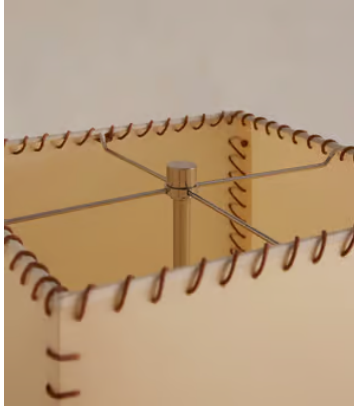

## Ashdown Floor Lamp, US

€1,550 Regular price

€1,318 Member price

A fluted base in mirrored chrome is subtly complemented by a tapered parchment shade.

Inspired by the styles in White City House, the Ashdown floor lamp has a conical base crafted from polished chrome. At the top, a long, tapered shade mirrors the shape of the base while providing subtle contrast with squared edges. A dimmer function allows you to adapt the light to suit the occasion.

### Dimensions

**Dimensions:** H160 x W44 x D44cm / H63 x W17 x D17"

**Weight:** 10.7kg / 23.6lbs

**Number of boxes:** 2

### Details

**Assembled size:** H63 x W17 x D17"

**Assembly required:** Yes

**Base dimensions:** H27 x W8.3"

**Bulb required:** 2 / E26

**Bulb style:** Tala 6W Globe LED

**Bulb(s) included:** No

**Dimmable:** Yes, all portable lighting comes with an inline dimmer switch