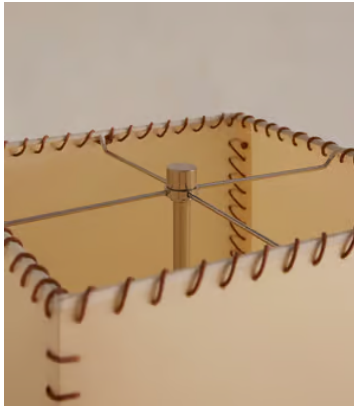

SOHO HOME

Ashdown Floor Lamp

€1,550 Regular price

€1,318 Member price

Quilted maple, Napoli Green marble and a hand-pleated parchment shade pay tribute to the mixed materials throughout our Houses.

The solid, cylindrical base of our Yazarine table lamp is pieced together from a mix of quilted maple wood and Napoli Green marble. A classic conical shade is crafted from hand-pleated parchment to let the light shine through. Adjust the mood by using the integral dimmer function.

Dimensions

Dimensions: H160 x W44 x D44cm / H63 x W17 x D17"

Weight: 10.7kg / 23.6lbs

Number of boxes: 2

Details

Assembly required: Yes

Base dimensions: H70 x W21cm

Bulb required: 2 / E27

Bulb(s) included: No

Dimmable: Yes, all portable lighting comes with an inline dimmer switch

Electrician required: No

IP Rating: IP20

Shade dimensions: H72 x W44cm

Voltage: 220-240V

Care instructions: Clean with a soft dry cloth only. Do not use polishing agents, harsh chemicals or abrasive cleaners as they may damage the finish. Always switch off the electricity supply before cleaning.