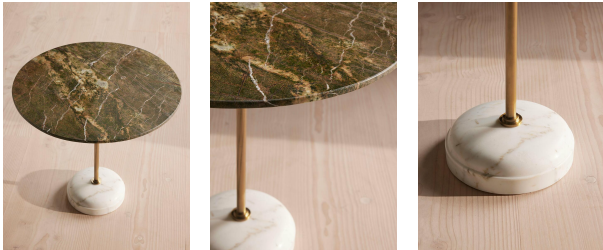

Green

Sizes

Large

Product details

Our Fleet side table features a Verde Bosque marble top, sourced from India and characterised by a deep green base and veins of black, green, brown and red, akin to the colours of the Indian Rainforest.

A central stem in antique brass and satin finishes elevate this marble design through a contemporary mix of materials, while referencing similar finishes seen in 180 House.

Dimensions

Product dimensions: H45 x W50 x D50cm / H18 x W20 x D20"