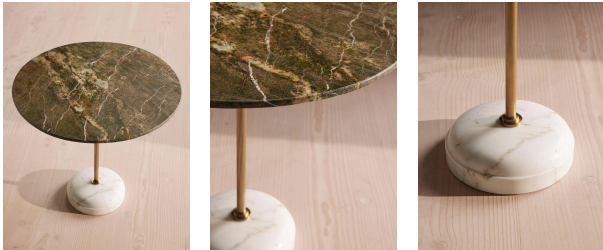

Fleet Side Table, Large, Verde Bosque Marble

€585 Regular

€497 Membership

Available in

Sizes

Large

Product details

A solid Verde Bosque marble top and Banswara white marble base with unique veining means no two Fleet side tables are the same.

Inspired by 180 House, this statement design showcases a contemporary mix of materials; from the combination of marbles sourced from India, to the central stem in antique brass.

Dimensions

Product dimensions: H45 x W50 x D50cm / H18 x W20 x D20"

Feet: Felt

Frame: Stainless Steel

Hardware: Satin marble finish and antique brass

Material: Verde Bosque Marble and Stainless Steel

Removable legs: Yes