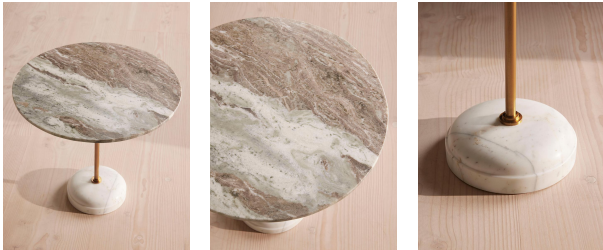

Fleet Side Table, Large, Terra Bianca Marble

€585 Regular

€497 Membership

Available in

Sizes

Large

Product details

A solid Terra Bianca marble top and Banswara white marble base with unique veining means no two Fleet side tables are the same.

Inspired by 180 House, this statement design showcases a contemporary mix of materials; from the combination of marbles sourced from India, to the central stem in antique brass.

Dimensions

Product dimensions: H45 x W50 x D50cm / H18 x W20 x D20"

Feet: Felt

Frame: Stainless Steel

Hardware: Satin marble finish and antique brass

Material: Terra Bianca Marble and Stainless Steel

Removable legs: Yes