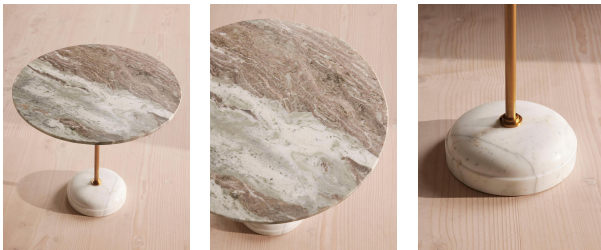

Fleet Side Table, Large, Terra Bianca Marble

€585 Regular

€497 Membership

Available in

Sizes

Large

Product details

A solid Terra Bianca marble top and Banswara white marble base with unique veining means no two Fleet side tables are the same.

Inspired by 180 House, this statement design showcases a contemporary mix of materials; from the combination of marbles sourced from India, to the central stem in antique brass.

Dimensions

Product dimensions: H45 x W50 x D50cm / H18 x W20 x D20"

Feet: Felt

Frame: Stainless Steel

Hardware: Satin marble finish and antique brass

Material: Terra Bianca Marble and Stainless Steel

Removable legs: Yes