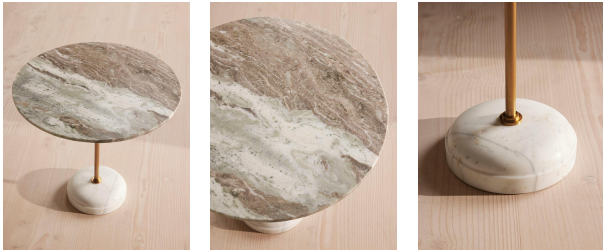

### Available in

Natural

Grey

Green

### Sizes

Large

### Product details

Our Fleet side table features a Terra Bianca marble top, characterised by a white base with intricate brown and grey veining.

A central stem in antique brass and satin finishes elevate this marble design through a contemporary mix of materials, while referencing similar finishes seen in 180 House.