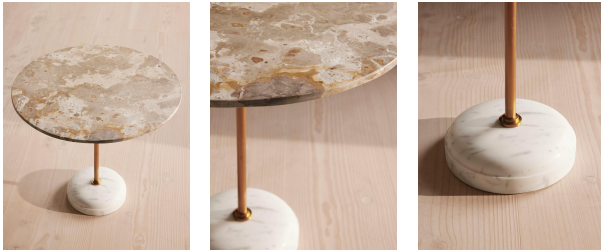

Fleet Side Table, Large, Kapri Marble

£450

Regular

£383

Membership

Available in

Natural

Grey

Green

Sizes

Large

Product details

Our Fleet side table features a Kapri marble top, sourced from India and characterised by a beige base with pockets of brown, grey and rust veining. This has been applied with a satin finish for a luxurious handle. A central stem in antique brass elevates this marble design through a contemporary mix of materials, while referencing similar finishes seen in 180 House.

Material: Kapri Marble and Stainless Steel

Removable legs: Yes