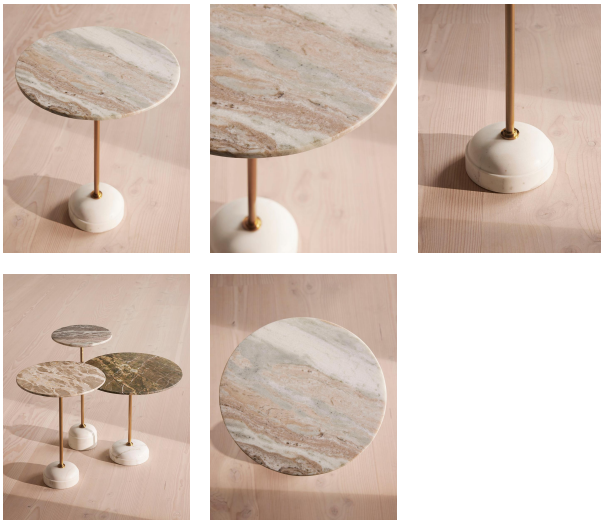

Dimensions

Product dimensions: H51 x W40 x D40cm / H20 x W16 x D16"

Product weight: 14kg / 30.9lbs

Packaged or boxed dimensions: H80 x W51 x D22cm / H31.5 x W20.1 x D8.7"

Packaged or boxed weight: 19kg / 41.9lbs