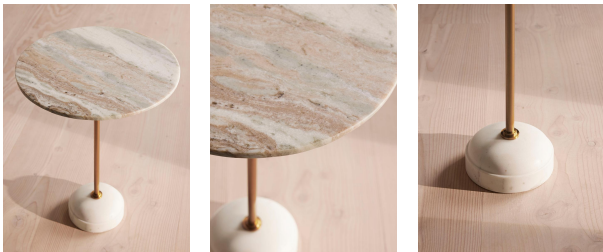

Fleet Side Table, Medium, Terra Bianca Marble

€455 Regular

€387 Membership

Available in

Product details

A solid Terra Bianca marble top and Banswara white marble base with unique veining means no two Fleet side tables are the same.

Inspired by 180 House, this statement design showcases a contemporary mix of materials; from the combination of marbles sourced from India, to the central stem in antique brass.

Dimensions

Product dimensions: H51 x W40 x D40cm / H20 x W16 x D16"

Product weight: 14kg / 30.9lbs

Packaged or boxed dimensions: H80 x W51 x D22cm / H31.5 x W20.1 x D8.7"

Packaged or boxed weight: 19kg / 41.9lbs