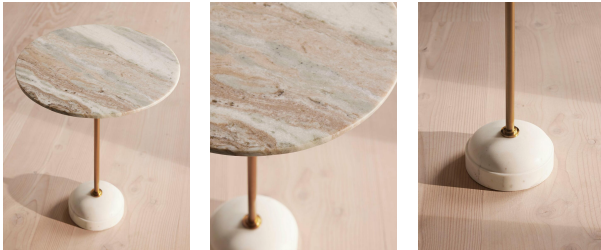

Fleet Side Table, Medium, Terra Bianca Marble

£350

Regular

£298

Membership

Available in

Natural

Grey

Green

Product details

Our Fleet side table features a Terra Bianca marble top, characterised by a white base with intricate brown and grey veining.

A central stem in antique brass and satin finishes elevate this marble design through a contemporary mix of materials, while referencing similar finishes seen in 180 House.

Material: Terra Bianca Marble and Stainless Steel

Removable legs: Yes