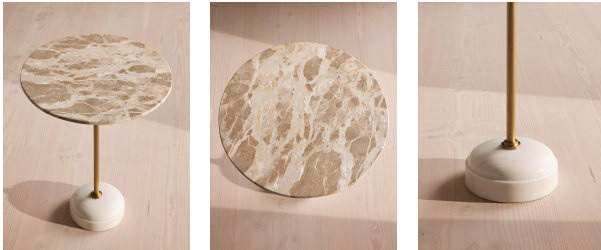

Fleet Side Table, Medium, Kapri Marble

£350

Regular

£298

Membership

Available in

Natural

Grey

Green

Product details

Our Fleet side table features a Kapri marble top, sourced from India and characterised by a beige base with pockets of brown, grey and rust veining. This has been applied with a satin finish for a luxurious handle. A central stem in antique brass elevates this marble design through a contemporary mix of materials, while referencing similar finishes seen in 180 House.

to be clean with extreme delicacy: it is porous and can absorb

liquids resulting in stains. Poliform surfaces are treated with a

special anti-stain and anti-oil product;

nonetheless, spills of

wine, coffee, lemon, vinegar and other products containing

Material: Kapri Marble and Stainless Steel

Removable legs: Yes