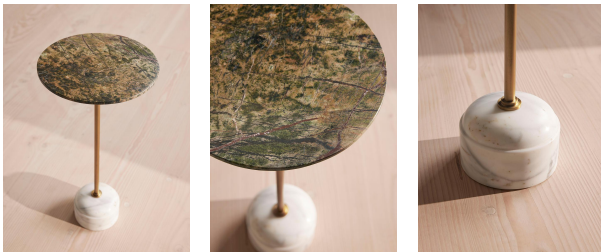

SOHO HOME

Fleet Side Table, Small, Verde Bosque Marble

€385 Regular

€327 Membership

Available in

Natural

Grey

Green

Product details

A solid Verde Bosque marble top and Banswara white marble base with unique veining means no two Fleet side tables are the same.

Inspired by 180 House, this statement design showcases a contemporary mix of materials; from the combination of marbles sourced from India, to the central stem in antique brass.

Feet: Felt

Frame: Stainless Steel

Hardware: Satin marble finish and antique brass

Removable legs: Yes