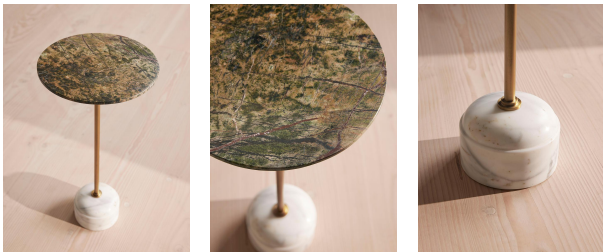

Fleet Side Table, Small, Verde Bosque Marble

€385 Regular

€327 Membership

Available in

Product details

A solid Verde Bosque marble top and Banswara white marble base with unique veining means no two Fleet side tables are the same.

Inspired by 180 House, this statement design showcases a contemporary mix of materials; from the combination of marbles sourced from India, to the central stem in antique brass.

Dimensions

Product dimensions: H60 x W30 x D30cm / H23.6 x W11.8 x D11.8"

Product weight: 10.5kg / 23.1lbs

Packaged or boxed weight: 15kg / 33.1lbs