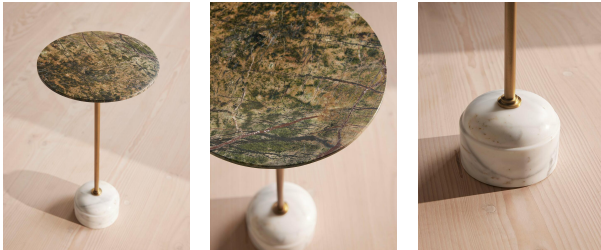

Fleet Side Table, Small, Verde Bosque Marble

£295

Regular

£251

Membership

Available in

Grey

Green

Product details

Our Fleet side table features a Verde Bosque marble top, sourced from India and characterised by a deep green base and veins of black, green, brown and red, akin to the colours of the Indian Rainforest.

A central stem in antique brass and satin finishes elevate this marble design through a contemporary mix of materials, while referencing similar finishes seen in 180 House.

Dimensions

Product dimensions: H60 x W30 x D30cm / H24 x W12 x D12"